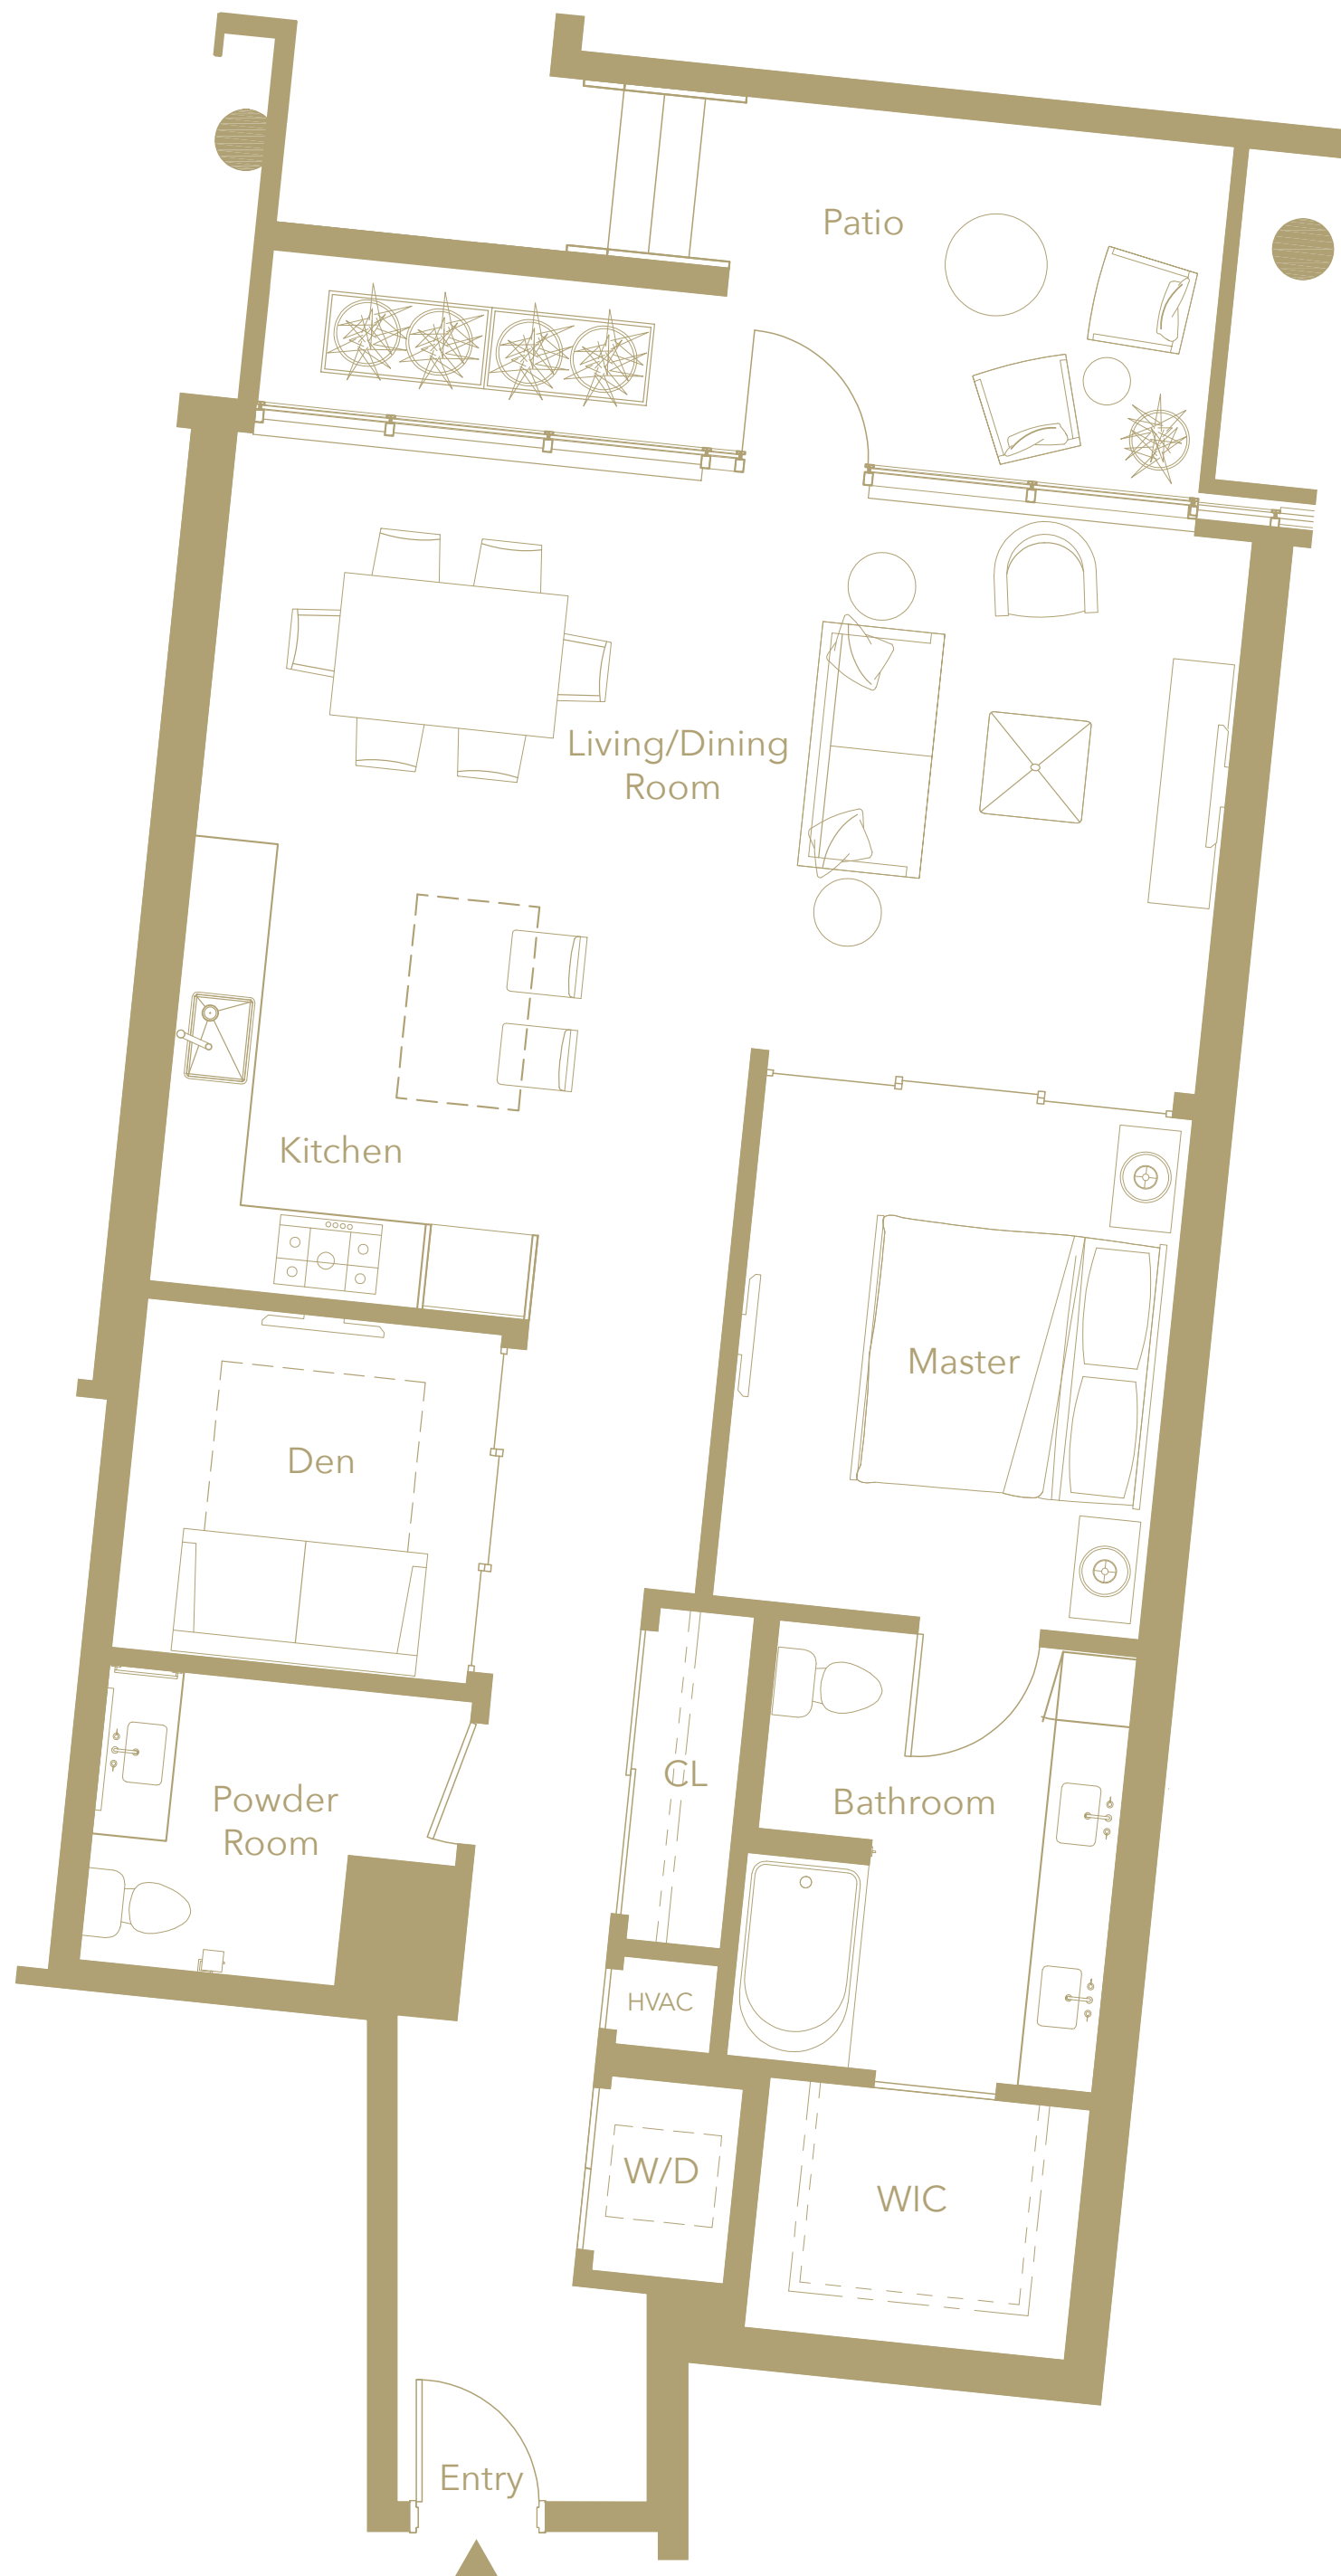

# INFINITY

SHORE CLUB RESIDENCES

## RESIDENCE 1A

1 BEDROOM  
DEN  
1.5 BATHROOMS

1,169 INTERIOR SQ. FT  
108 EXTERIOR SQ. FT  
1,277 TOTAL SQ. FT

INFINITYSHORECLUB.COM

SALES GALLERY | 2715 1ST AVENUE | SEATTLE, WA 98121

Offered by Vibrant Cities, LLC. Seller reserves the right to change the product offering without notice. Renderings may not represent unit shown. The floor plans are drawn to varying scales, and should not be relied on as representations, express or implied. Square footage or floor areas shown in any marketing or other materials are approximate and may be more or less than the actual size. Seller reserves the right to change the product offering without notice. E&OE.